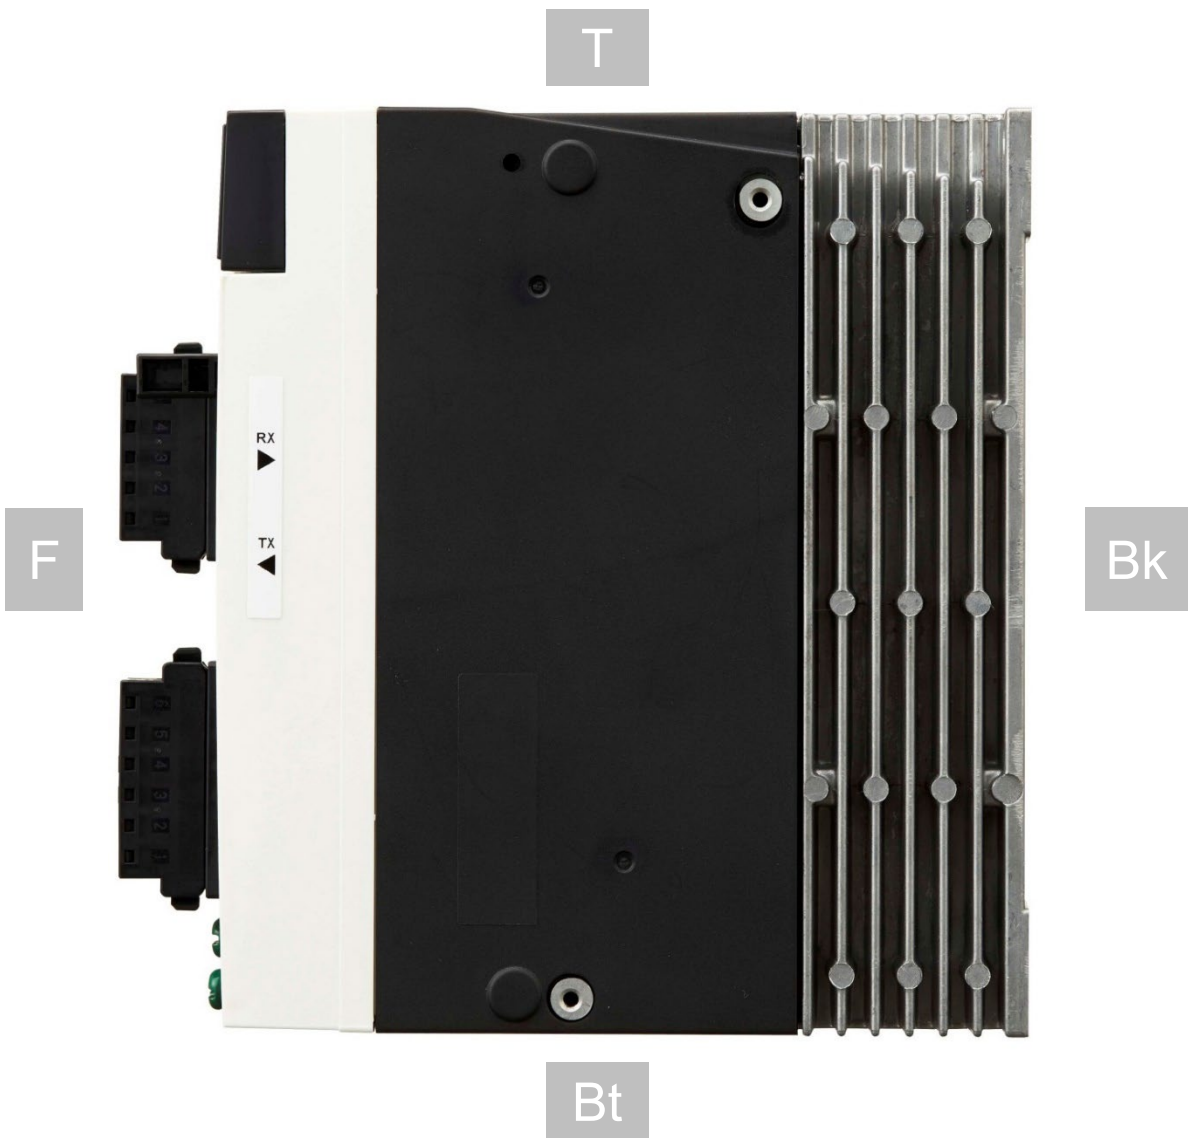

Right-side View