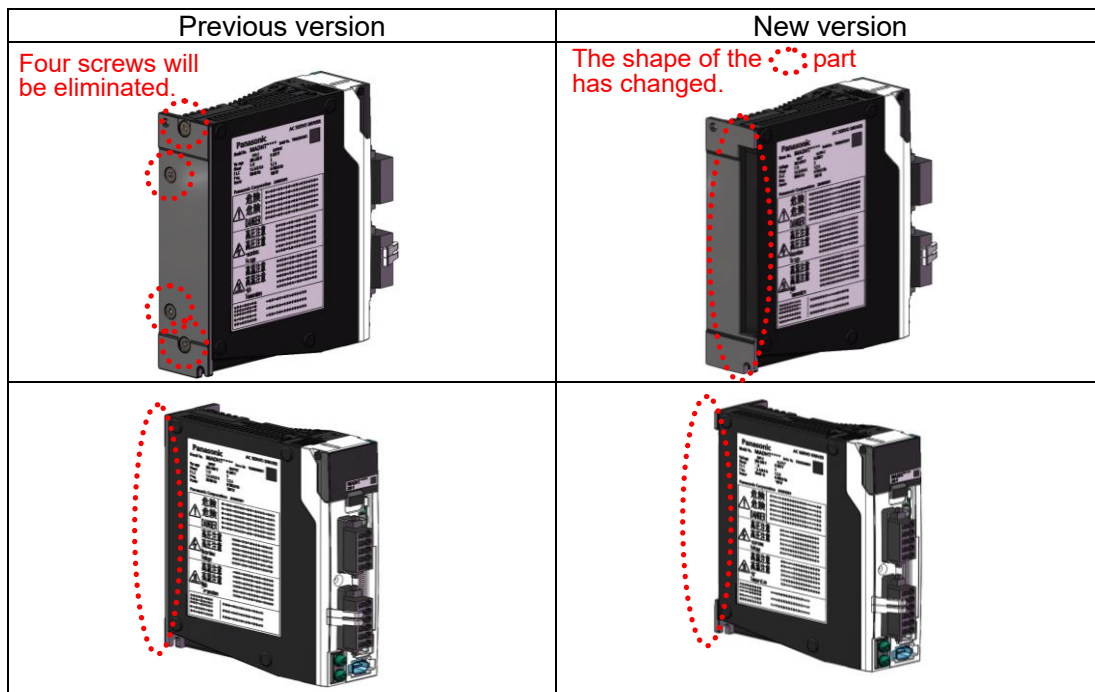

July 12, 2018

Motor Business Unit,
Electromechanical Control Business Division,
Automotive & Industrial Systems Company,
Panasonic Corporation

MINAS A5/A5II Series AC Servo Driver
Notice on Change of Heat Sink Shape

Thank you for your daily support and efforts to our business
As titled, the shape of the heat sink of AC servo driver has partially changed.
We would appreciate your understanding and cooperation with this matter.

1. Affected models: All models of the MINAS A5 and A5II Series servo drivers
     *A5II, A5L04/A5LA4, A5N21/A5ND1, A5N91/A5NL1, A5B21/A5BD1, A5B91/A5BL1, each series is targeted.
   - Affected part numbers: M A D H * * * * *
     - | |
     - | L-> Standard model with the 4th character being "H" or "K"
     - L-> Symbol whose 2nd character is "A" or "B": Models whose outer frame symbol is "A" or "B"
2. For specific part number, please refer to page 3/4 and 4/4.

- Reason for the change: Standardization
- Schedule of the change: from Aug 2018 production onwards.
- Description of the Change: As shown in the chart below, the appearance of the heat sink back surface has partially changed.