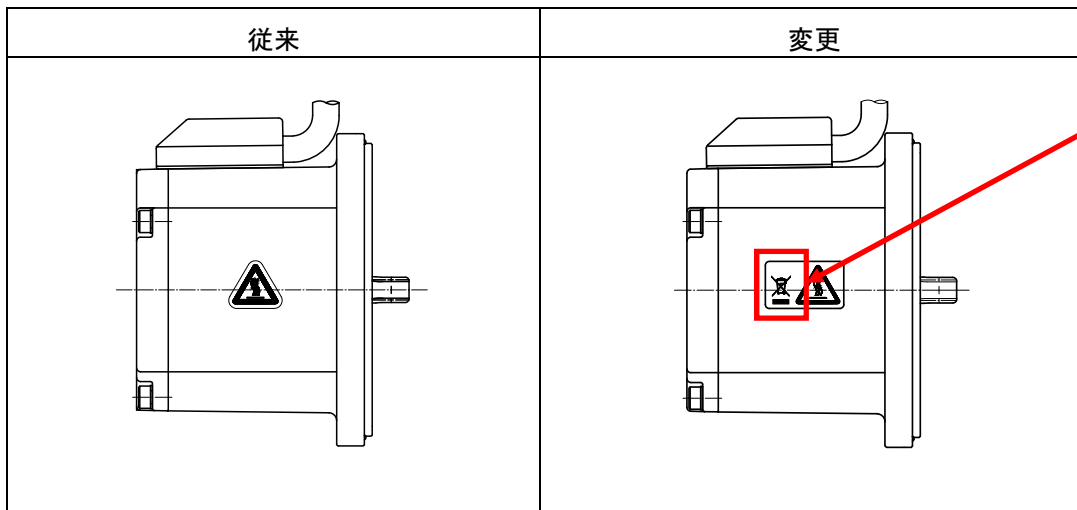

【ブラシレスモータ】

・MINAS-BL GV/GPシリーズ

例：MINAS-BL GVシリーズ □80 ※枠サイズ □90も同様です。